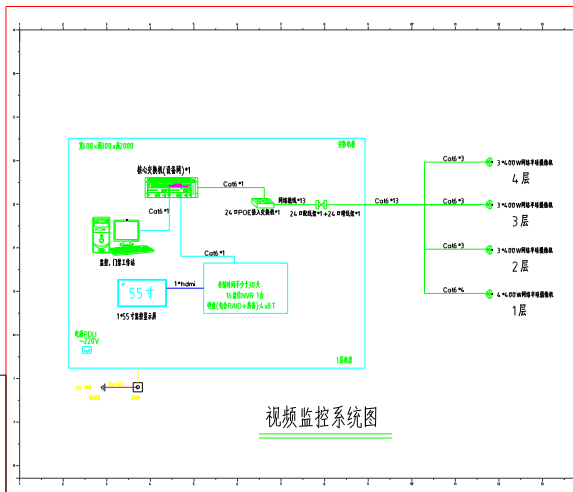

DESIGN NO.	
DATE	
PROJECT NAME	
CLIENT	
DESIGNED BY	
CHECKED BY	
DATE	
PROJECT NO.	
SCALE	

PROJECT NAME	
DATE	
PROJECT NO.	
SCALE	
DESIGNED BY	
CHECKED BY	
DATE	
PROJECT NAME	
DATE	
PROJECT NO.	
SCALE	
DESIGNED BY	
CHECKED BY	
DATE	
PROJECT NAME	
DATE	
PROJECT NO.	
SCALE	
DESIGNED BY	
CHECKED BY	
DATE	

PROJECT NAME	
DATE	
PROJECT NO.	
SCALE	
DESIGNED BY	
CHECKED BY	
DATE	
PROJECT NAME	
DATE	
PROJECT NO.	
SCALE	
DESIGNED BY	
CHECKED BY	
DATE	
PROJECT NAME	
DATE	
PROJECT NO.	
SCALE	
DESIGNED BY	
CHECKED BY	
DATE	