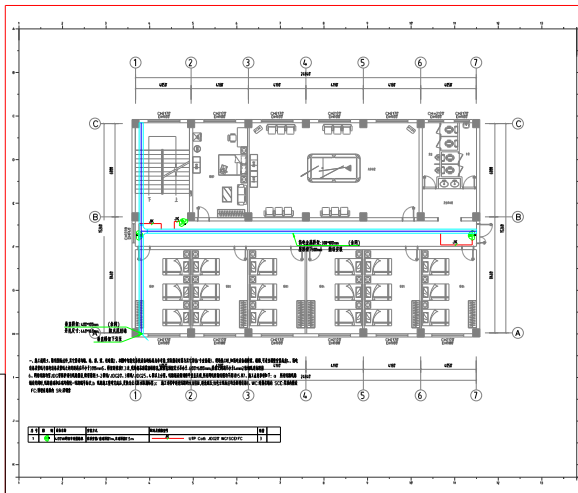

DESIGN NO.	
DATE	
PROJECT NAME	
CLIENT	
DESIGNED BY	
CHECKED BY	
DATE	
PROJECT NO.	
SCALE	

PROJECT NAME	
DATE	
PROJECT NO.	
SCALE	
DESIGNED BY	
CHECKED BY	
DATE	
PROJECT NAME	
DATE	
PROJECT NO.	
SCALE	
DESIGNED BY	
CHECKED BY	
DATE	
PROJECT NAME	
DATE	
PROJECT NO.	
SCALE	
DESIGNED BY	
CHECKED BY	
DATE	

DESIGN NO.	
DATE	
PROJECT NAME	
CLIENT	
DESIGNED BY	
CHECKED BY	
DATE	
PROJECT NO.	
SCALE