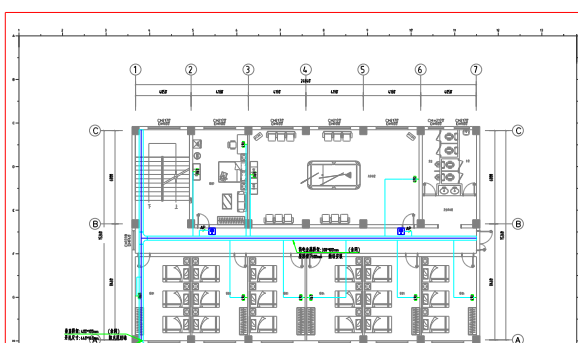

PROJECT NAME	
DATE	
PROJECT NO.	
SCALE	
DESIGNED BY	
CHECKED BY	
DATE	
PROJECT NAME	
DATE	
PROJECT NO.	
SCALE	
DESIGNED BY	
CHECKED BY	
DATE	
PROJECT NAME	
DATE	
PROJECT NO.	
SCALE	
DESIGNED BY	
CHECKED BY	
DATE	

DESIGN NO.	
DATE	
PROJECT NAME	
CLIENT	
DESIGNED BY	
CHECKED BY	
DATE	
PROJECT NO.	
SCALE	

PROJECT NAME	
DATE	
PROJECT NO.	
SCALE	
DESIGNED BY	
CHECKED BY	
DATE	
PROJECT NAME	
DATE	
PROJECT NO.	
SCALE	
DESIGNED BY	
CHECKED BY	
DATE	
PROJECT NAME	
DATE	
PROJECT NO.	
SCALE	
DESIGNED BY	
CHECKED BY	
DATE	